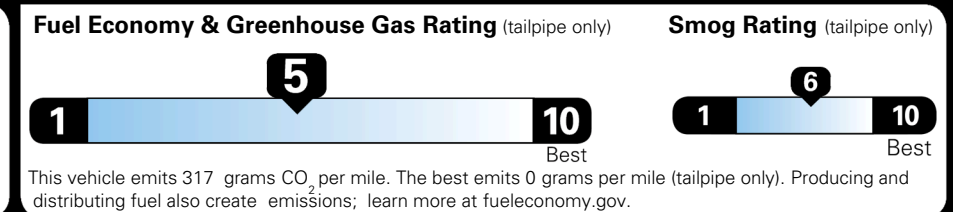

Actual results will vary for many reasons, including driving conditions and how you drive and maintain your vehicle. The average new vehicle gets 29 MPG and costs $8,500 to fuel over 5 years. Cost estimates are based on 15,000 miles per year at $ 3.30 per gallon. MPGe is miles per gasoline gallon equivalent. Vehicle emissions are a significant cause of climate change and smog.

fueleconomy.gov
Calculate personalized estimates and compare vehicles

Smartphone QR Code™

GOVERNMENT 5-STAR SAFETY RATINGS

Overall Vehicle Score ★ ★ ★ ★ ★

Based on the combined rating of frontal, side and rollover. Should ONLY be compared to other vehicles of similar size and weight.

Frontal	Driver	★ ★ ★ ★ ★
Crash	Passenger	★ ★ ★ ★ ★
Based on the risk of injury in a frontal impact. Should ONLY be compared to other vehicles of similar size and weight.		
Side	Front seat	★ ★ ★ ★ ★
Crash	Rear seat	★ ★ ★ ★ ★
Star ratings based on the risk of injury in a side impact.		
Rollover		★ ★ ★ ★ ★
Star ratings based on the risk of rollover in a single-vehicle crash.		

PARTS CONTENT INFORMATION

FOR VEHICLES IN THIS CAR LINE U.S./CANADIAN PARTS CONTENT: 55 %

MAJOR SOURCES OF FOREIGN PARTS: KOREA: 30%

NOTE: PARTS CONTENT DOES NOT INCLUDE FINAL ASSEMBLY, DISTRIBUTION, OR OTHER NON-PARTS COSTS.

FOR THIS VEHICLE FINAL ASSEMBLY POINT: WEST POINT, GA, USA

COUNTRY OF ORIGIN ENGINE (MOTOR): USA

TRANSMISSION: USA

*Additional terms and conditions apply.
**Kia Connect may be currently unavailable for some Model Year 2022 and newer vehicles sold or purchased in Massachusetts; please see owners.kia.com for more information.
NOTE: When you purchase this vehicle, Kia America, Inc. collects personal information you provide to the dealership. For information on our collection and use of personal information and your rights, please see our Privacy Policy on www.kia.com.

Star ratings range from 1 to 5 stars (★★★★★) with 5 being the highest.
Source: National Highway Traffic Safety Administration (NHTSA).
www.safercar.gov or 1-888-327-4236

Manufacturer's suggested retail price includes Manufacturer's recommended pre-delivery service. License and title fees, state and local taxes and other dealer installed options and accessories are not included in the manufacturer's suggested retail price.