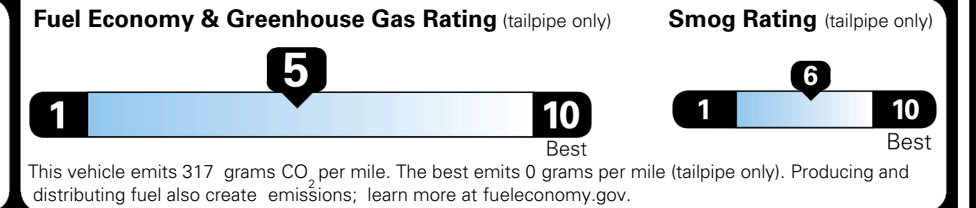

TOTAL ADDITIONAL WEIGHT:

EPA DOT Fuel Economy and Environment

Gasoline Vehicle

You spend \$250 more in fuel costs over 5 years compared to the average new vehicle.

Annual fuel cost \$1,750

Actual results will vary for many reasons, including driving conditions and how you drive and maintain your vehicle. The average new vehicle gets 29 MPG and costs \$8,500 to fuel over 5 years. Cost estimates are based on 15,000 miles per year at \$ 3.30 per gallon. MPGe is miles per gasoline gallon equivalent. Vehicle emissions are a significant cause of climate change and smog.