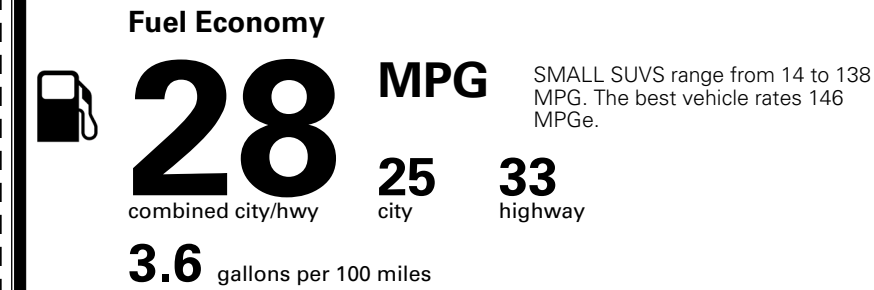

TOTAL ADDITIONAL WEIGHT: 0.9

EPA DOT Fuel Economy and Environment

Gasoline Vehicle

You spend \$250 more in fuel costs over 5 years compared to the average new vehicle.

Annual fuel cost \$1,750

Actual results will vary for many reasons, including driving conditions and how you drive and maintain your vehicle. The average new vehicle gets 29 MPG and costs \$8,500 to fuel over 5 years. Cost estimates are based on 15,000 miles per year at \$ 3.30 per gallon. MPGe is miles per gasoline gallon equivalent. Vehicle emissions are a significant cause of climate change and smog.