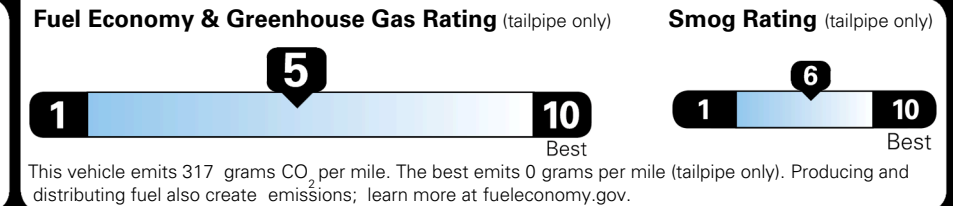

TOTAL ADDITIONAL WEIGHT: 0.9

EPA DOT Fuel Economy and Environment

Gasoline Vehicle

You spend \$250 more in fuel costs over 5 years compared to the average new vehicle.

Annual fuel cost \$1,750

Actual results will vary for many reasons, including driving conditions and how you drive and maintain your vehicle. The average new vehicle gets 29 MPG and costs \$8,500 to fuel over 5 years. Cost estimates are based on 15,000 miles per year at \$ 3.30 per gallon. MPGe is miles per gasoline gallon equivalent. Vehicle emissions are a significant cause of climate change and smog.