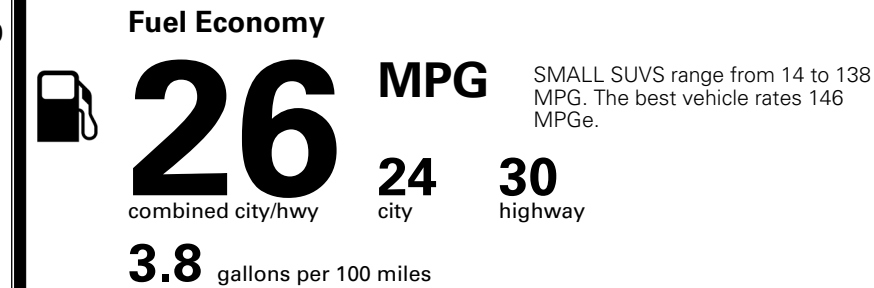

MANUFACTURER'S SUGGESTED RETAIL PRICE ▶

ADDITIONAL INSTALLED EQUIPMENT:
(In addition to or in place of standard features)
X-Line Premium Package
- Panoramic Sunroof w/ Power Sunshade
- Smart Power Liftgate
- LED Interior Lighting

$ 33,090.00

$1,500.00

MSRP INCLUDING OPTIONS $ 34,590.00

INLAND FREIGHT AND HANDLING $ 1,495.00

TOTAL MANUFACTURER'S SUGGESTED RETAIL PRICE ▶ $ 36,085.00

EPA DOT Fuel Economy and Environment