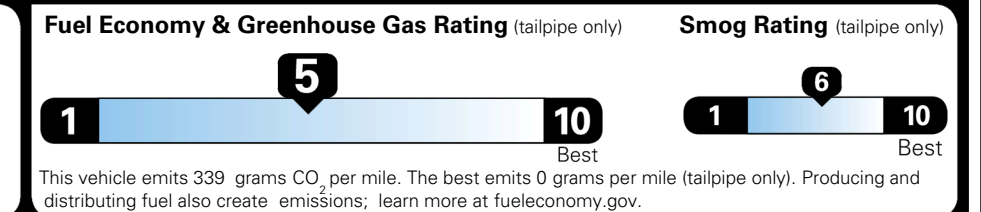

Gasoline Vehicle

You spend $1,000 more in fuel costs over 5 years
compared to the average new vehicle.

Annual fuel cost $1,900

Actual results will vary for many reasons, including driving conditions and how you drive and maintain your vehicle. The average new vehicle gets 29 MPG and costs $8,500 to fuel over 5 years. Cost estimates are based on 15,000 miles per year at $ 3.30 per gallon. MPGe is miles per gasoline gallon equivalent. Vehicle emissions are a significant cause of climate change and smog.

fueleconomy.gov
Calculate personalized estimates and compare vehicles