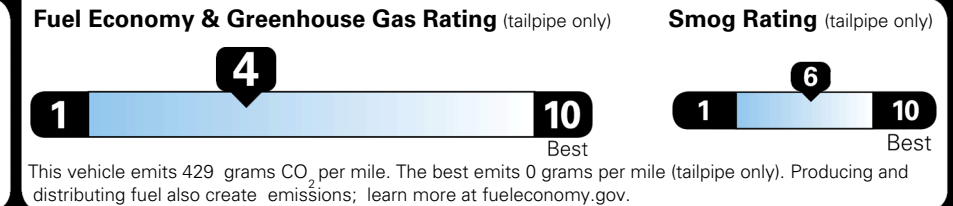

You spend
$3,500
more in fuel costs
over 5 years
compared to the
average new vehicle.

Annual fuel cost
$2,300