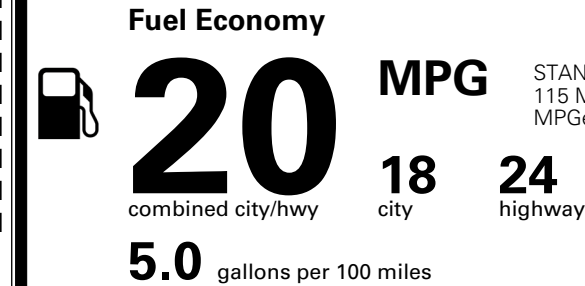

\$495.00
 \$250.00
 \$390.00
 \$145.00

MSRP INCLUDING OPTIONS

\$ 48,570.00

INLAND FREIGHT AND HANDLING

\$ 1,545.00

TOTAL MANUFACTURER'S SUGGESTED RETAIL PRICE ▶

\$ 50,115.00

TOTAL ADDITIONAL WEIGHT: 12.9

EPA DOT Fuel Economy and Environment

Gasoline Vehicle

You spend
\$3,500
 more in fuel costs
 over 5 years
 compared to the
 average new vehicle.

Annual fuel cost
\$2,300

Actual results will vary for many reasons, including driving conditions and how you drive and maintain your vehicle. The average new vehicle gets 29 MPG and costs \$8,000 to fuel over 5 years. Cost estimates are based on 15,000 miles per year at \$ 3.10 per gallon. MPGe is miles per gasoline gallon equivalent. Vehicle emissions are a significant cause of climate change and smog.