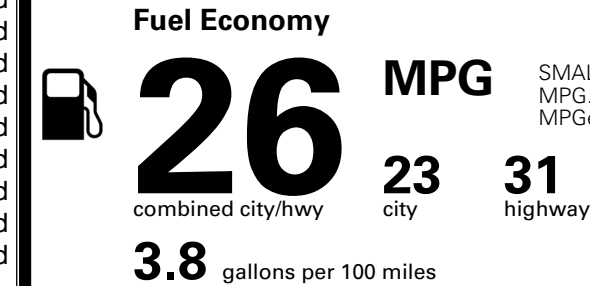

\$495.00
 \$1,300.00

MSRP INCLUDING OPTIONS

\$ 37,085.00

INLAND FREIGHT AND HANDLING

\$ 1,495.00

TOTAL MANUFACTURER'S SUGGESTED RETAIL PRICE ▶

\$ 38,580.00

EPA DOT Fuel Economy and Environment

Gasoline Vehicle

SMALL SUVs range from 14 to 138 MPG. The best vehicle rates 146 MPGe.

You spend \$1,000 more in fuel costs over 5 years compared to the average new vehicle.

Annual fuel cost \$1,900

Fuel Economy & Greenhouse Gas Rating (tailpipe only) Smog Rating (tailpipe only)