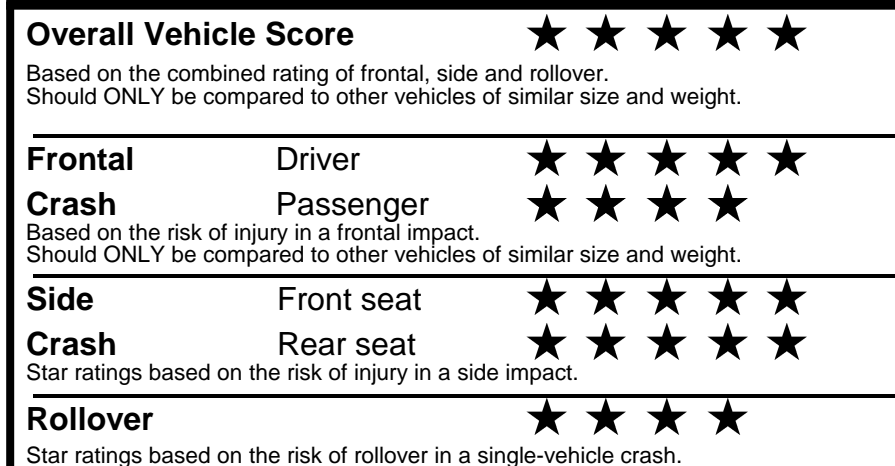

GOVERNMENT 5-STAR SAFETY RATINGS

PARTS CONTENT INFORMATION

FOR VEHICLES IN THIS CAR LINE U.S./CANADIAN PARTS CONTENT: 0 %

MAJOR SOURCES OF FOREIGN PARTS: KOREA: 90%

NOTE: PARTS CONTENT DOES NOT INCLUDE FINAL ASSEMBLY, DISTRIBUTION, OR OTHER NON-PARTS COSTS.

FOR THIS VEHICLE FINAL ASSEMBLY POINT: HWASUNG, KOREA

COUNTRY OF ORIGIN: KOREA

ENGINE (MOTOR): KOREA

TRANSMISSION: KOREA

Star ratings range from 1 to 5 stars (★★★★★) with 5 being the highest. Source: National Highway Traffic Safety Administration (NHTSA). www.safercar.gov or 1-888-327-4236

Manufacturer's suggested retail price includes Manufacturer's recommended pre-delivery service. License and title fees, state and local taxes and other dealer installed options and accessories are not included in the manufacturer's suggested retail price.