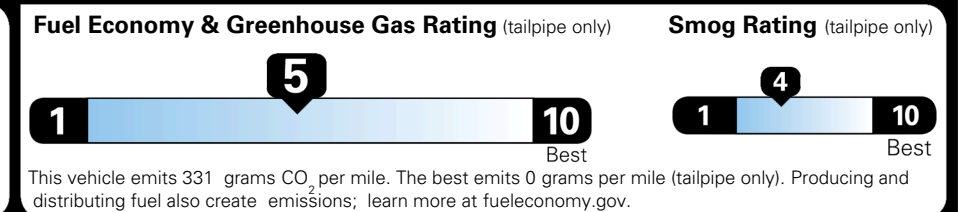

\$4,400.00

\$ 37,990.00

\$ 1,245.00

\$ 39,235.00

EPA DOT Fuel Economy and Environment

Gasoline Vehicle

You spend
\$750
 more in fuel costs
 over 5 years
 compared to the
 average new vehicle.

Annual fuel cost
\$1,850