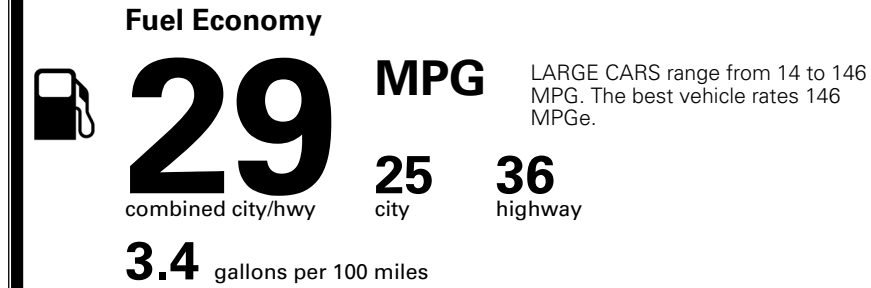

EPA DOT Fuel Economy and Environment

Gasoline Vehicle

You save $0
in fuel costs over 5 years compared to the average new vehicle.

Annual fuel cost $1,700