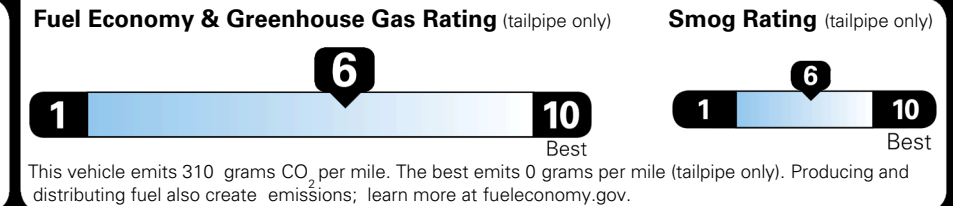

\$495.00
 \$295.00
 \$2,200.00

\$ 31,380.00

\$ 1,195.00

\$ 32,575.00

EPA DOT Fuel Economy and Environment

Gasoline Vehicle

You save \$0
 in fuel costs over 5 years compared to the average new vehicle.

Annual fuel cost \$1,700