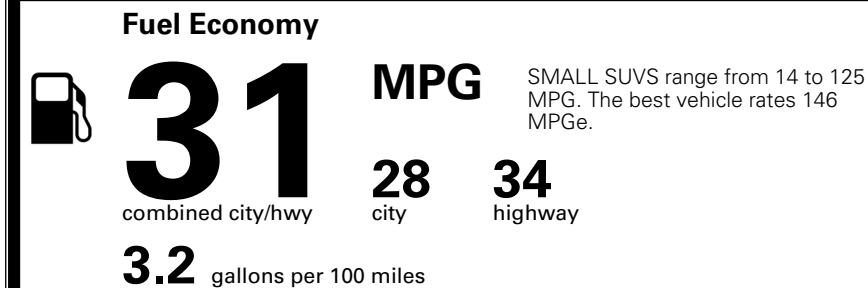

MSRP INCLUDING OPTIONS \$ 27,845.00

INLAND FREIGHT AND HANDLING \$ 1,495.00

TOTAL MANUFACTURER'S SUGGESTED RETAIL PRICE ▶ \$ 29,340.00

TOTAL ADDITIONAL WEIGHT: 11.1

EPA DOT Fuel Economy and Environment

Gasoline Vehicle