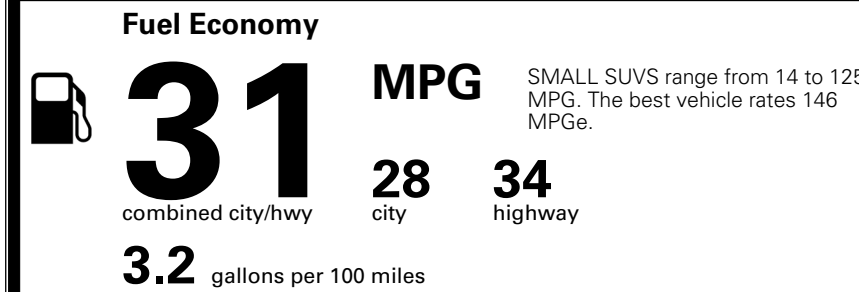

MANUFACTURER'S SUGGESTED RETAIL PRICE ▶

COMPARE EX FWD FEATURES

Added to/in place of standard S FWD features

- 10.25" Instrument Display
- SynTex Seating Material
- Heated Front Seats
- Power Driver's Seat w/ Power Lumbar
- Dual Illuminated Vanity Mirrors
- Wireless Phone Charger
- Parking Distance Warning - Reverse

ADDITIONAL INSTALLED EQUIPMENT: (In addition to or in place of standard features)

Gentle Brown Interior Color Package
EX Sunroof Package
- Power Sunroof with Sunshade
- 17" Gloss Black Alloy Wheels
Carpeted Floor Mats
Cargo Net, Floor Style
Cargo Cover

$ 26,490.00

Included
Included
Included
Included
Included
Included
Included

Included
$800.00

$200.00
$60.00
$160.00

MSRP INCLUDING OPTIONS

$ 27,710.00

INLAND FREIGHT AND HANDLING

$ 1,495.00

TOTAL MANUFACTURER'S SUGGESTED RETAIL PRICE ▶

$ 29,205.00

TOTAL ADDITIONAL WEIGHT: 15.1

*Additional terms and conditions apply.
**Kia Connect may be currently unavailable for some Model Year 2022 and newer vehicles sold or purchased in Massachusetts; please see owners.kia.com for more information.
NOTE: When you purchase this vehicle, Kia America, Inc. collects personal information you provide to the dealership. For information on our collection and use of personal information and your rights, please see our Privacy Policy on www.kia.com.

EPA DOT Fuel Economy and Environment

Gasoline Vehicle

You save $500
in fuel costs over 5 years compared to the average new vehicle.

Annual fuel cost $1,600