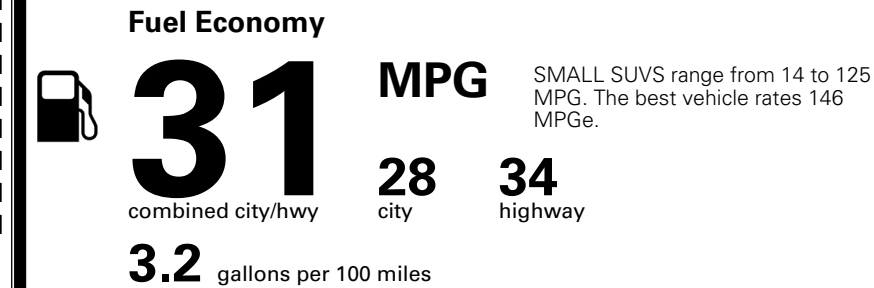

TOTAL MANUFACTURER'S SUGGESTED RETAIL PRICE ▶ \$ 28,405.00

TOTAL ADDITIONAL WEIGHT: 15.1

EPA DOT Fuel Economy and Environment

Gasoline Vehicle

You save \$500
 in fuel costs over 5 years compared to the average new vehicle.