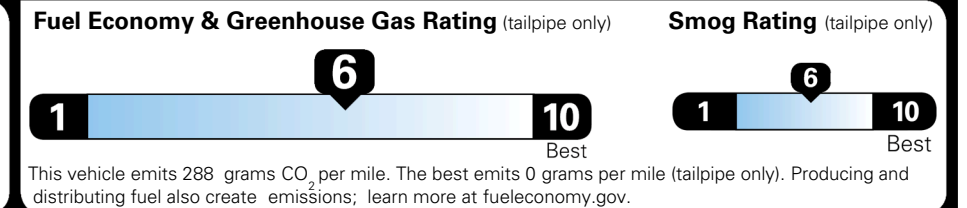

Actual results will vary for many reasons, including driving conditions and how you drive and maintain your vehicle. The average new vehicle gets 29 MPG and costs $8,500 to fuel over 5 years. Cost estimates are based on 15,000 miles per year at $ 3.30 per gallon. MPGe is miles per gasoline gallon equivalent. Vehicle emissions are a significant cause of climate change and smog.

fueleconomy.gov

Calculate personalized estimates and compare vehicles

GOVERNMENT 5-STAR SAFETY RATINGS

Overall Vehicle Score ★★★★★

Based on the combined rating of frontal, side and rollover. Should ONLY be compared to other vehicles of similar size and weight.

Frontal Driver ★★★★★

Crash Passenger ★★★★★

Based on the risk of injury in a frontal impact. Should ONLY be compared to other vehicles of similar size and weight.

Side Front seat ★★★★★

Crash Rear seat ★★★★★

Star ratings based on the risk of injury in a side impact.

Rollover ★★★★★

Star ratings based on the risk of rollover in a single-vehicle crash.

Star ratings range from 1 to 5 stars (★★★★★) with 5 being the highest.

Source: National Highway Traffic Safety Administration (NHTSA).

www.safercar.gov or 1-888-327-4236

Manufacturer's suggested retail price includes Manufacturer's recommended pre-delivery service. License and title fees, state and local taxes and other dealer installed options and accessories are not included in the manufacturer's suggested retail price.

PARTS CONTENT INFORMATION

FOR VEHICLES IN THIS CAR LINE U.S./CANADIAN PARTS CONTENT: 3 %

MAJOR SOURCES OF FOREIGN PARTS: KOREA: 90%

NOTE: PARTS CONTENT DOES NOT INCLUDE FINAL ASSEMBLY, DISTRIBUTION, OR OTHER NON-PARTS COSTS.

FOR THIS VEHICLE FINAL ASSEMBLY POINT: GWANGJU, KOREA

COUNTRY OF ORIGIN

ENGINE (MOTOR): KOREA

TRANSMISSION: KOREA