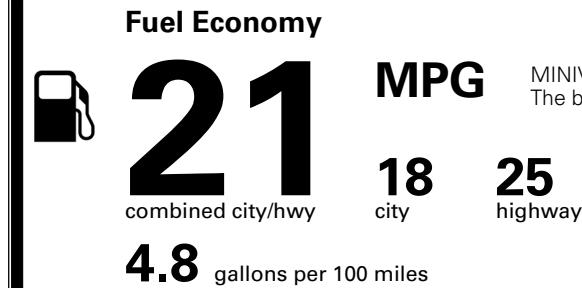

INLAND FREIGHT AND HANDLING

\$ 1,495.00

TOTAL MANUFACTURER'S SUGGESTED RETAIL PRICE ▶

\$ 40,980.00

TOTAL ADDITIONAL WEIGHT:

EPA DOT Fuel Economy and Environment

MINIVANS range from 20 to 83 MPG. The best vehicle rates 146 MPGe.