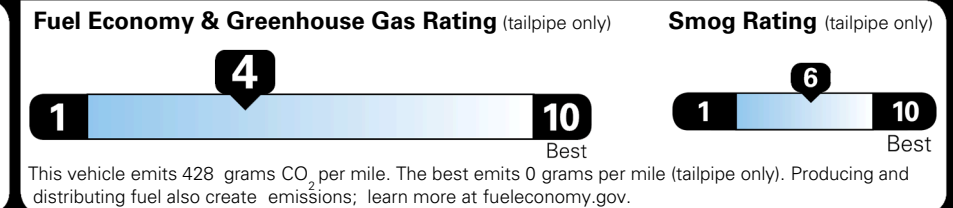

Actual results will vary for many reasons, including driving conditions and how you drive and maintain your vehicle. The average new vehicle gets 29 MPG and costs $8,500 to fuel over 5 years. Cost estimates are based on 15,000 miles per year at $ 3.30 per gallon. MPGe is miles per gasoline gallon equivalent. Vehicle emissions are a significant cause of climate change and smog.

fueleconomy.gov

Calculate personalized estimates and compare vehicles

GOVERNMENT 5-STAR SAFETY RATINGS

Overall Vehicle Score	Not Rated
Based on the combined rating of frontal, side and rollover. Should ONLY be compared to other vehicles of similar size and weight.	
Frontal	Driver ★ ★ ★ ★ ★
Crash	Passenger ★ ★ ★ ★
Based on the risk of injury in a frontal impact. Should ONLY be compared to other vehicles of similar size and weight.	
Side	Front seat Not Rated
Crash	Rear seat Not Rated
Star ratings based on the risk of injury in a side impact.	
Rollover	★ ★ ★ ★
Star ratings based on the risk of rollover in a single-vehicle crash.	

Star ratings range from 1 to 5 stars (★★★★★) with 5 being the highest. Source: National Highway Traffic Safety Administration (NHTSA). www.safercar.gov or 1-888-327-4236

Manufacturer's suggested retail price includes Manufacturer's recommended pre-delivery service. License and title fees, state and local taxes and other dealer installed options and accessories are not included in the manufacturer's suggested retail price.

PARTS CONTENT INFORMATION

FOR VEHICLES IN THIS CAR LINE U.S./CANADIAN PARTS CONTENT: 2 %

MAJOR SOURCES OF FOREIGN PARTS: KOREA: 95%

NOTE: PARTS CONTENT DOES NOT INCLUDE FINAL ASSEMBLY, DISTRIBUTION, OR OTHER NON-PARTS COSTS.

FOR THIS VEHICLE FINAL ASSEMBLY POINT: GWANGMYEONG, KOREA

COUNTRY OF ORIGIN ENGINE (MOTOR):

TRANSMISSION: KOREA