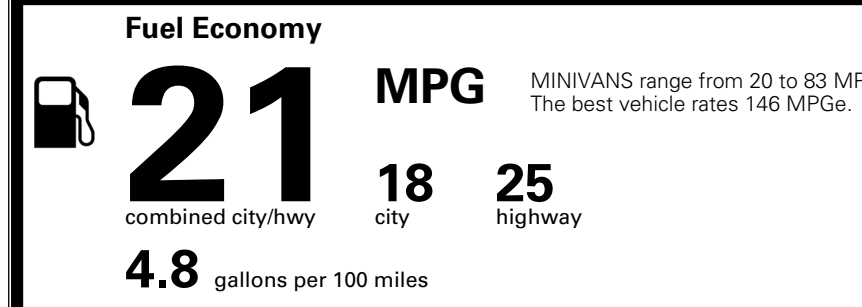

INLAND FREIGHT AND HANDLING

\$ 1,545.00

TOTAL MANUFACTURER'S SUGGESTED RETAIL PRICE ▶

\$ 43,135.00

TOTAL ADDITIONAL WEIGHT:

EPA DOT Fuel Economy and Environment

Gasoline Vehicle

You spend \$3,250 more in fuel costs over 5 years compared to the average new vehicle.