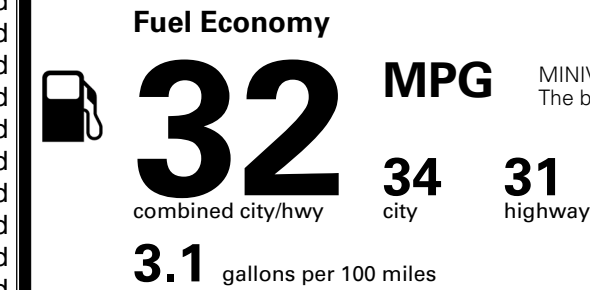

\$495.00
 \$120.00
 \$400.00
 \$285.00

MSRP INCLUDING OPTIONS

\$ 44,890.00

INLAND FREIGHT AND HANDLING

\$ 1,545.00

TOTAL MANUFACTURER'S SUGGESTED RETAIL PRICE ▶

\$ 46,435.00

TOTAL ADDITIONAL WEIGHT: 23.7

EPA DOT Fuel Economy and Environment

Gasoline Vehicle

MINIVANS range from 20 to 83 MPG. The best vehicle rates 146 MPGe.

You save \$750
 in fuel costs over 5 years compared to the average new vehicle.

Annual fuel cost
\$1,550