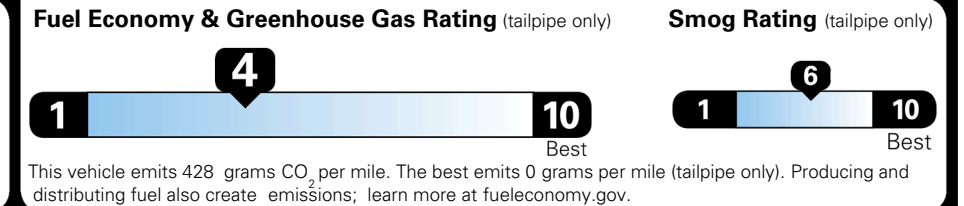

EPA DOT Fuel Economy and Environment

Gasoline Vehicle

You spend
\$3,250
 more in fuel costs
 over 5 years
 compared to the
 average new vehicle.

Annual fuel cost
\$2,350

Actual results will vary for many reasons, including driving conditions and how you drive and maintain your vehicle. The average new vehicle gets 29 MPG and costs \$8,500 to fuel over 5 years. Cost estimates are based on 15,000 miles per year at \$ 3.30 per gallon. MPGe is miles per gasoline gallon equivalent. Vehicle emissions are a significant cause of climate change and smog.