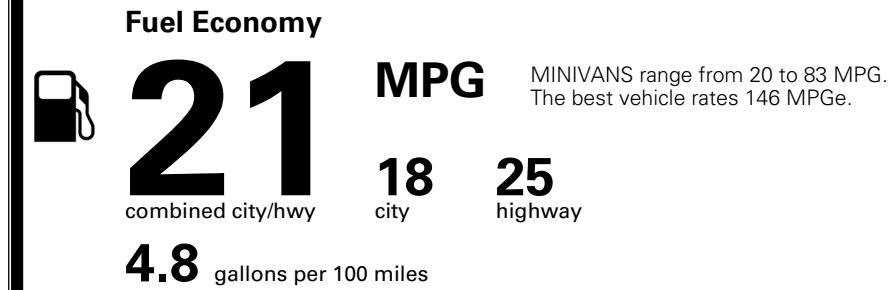

MANUFACTURER'S SUGGESTED RETAIL PRICE ▶

COMPARE SX PRESTIGE FEATURES

Added to/in place of standard SX features

- Dark Edition Alloy Wheels
- Dark Exterior Accents
- LED Projector Headlights
- LED Rear Combination Lights
- Leather Seat Trim
- Head-Up Display
- Bose Premium Audio System
- Heated Steering Wheel
- Digital Rear View Mirror w/ HomeLink™

ADDITIONAL INSTALLED EQUIPMENT:

(In addition to or in place of standard features)

- Ivory Silver Paint
- SX Prestige Seat Package
- 7-Passenger Seating
- 2nd Row Power Seats w/Leg Support
- Heated and Ventilated 2nd-Row Seats
- Ambient Lighting and Glossy Interior Trim

$ 51,090.00

Included
Included
Included
Included
Included
Included
Included
Included
Included

$495.00
Included

MSRP INCLUDING OPTIONS

$ 51,585.00

INLAND FREIGHT AND HANDLING

$ 1,495.00

TOTAL MANUFACTURER'S SUGGESTED RETAIL PRICE ▶

$ 53,080.00

TOTAL ADDITIONAL WEIGHT:

*Additional terms and conditions apply.
**Kia Connect may be currently unavailable for some Model Year 2022 and newer vehicles sold or purchased in Massachusetts; please see owners.kia.com for more information.
NOTE: When you purchase this vehicle, Kia America, Inc. collects personal information you provide to the dealership. For information on our collection and use of personal information and your rights, please see our Privacy Policy on www.kia.com.

EPA DOT Fuel Economy and Environment

Gasoline Vehicle

You spend
$3,250
more in fuel costs
over 5 years
compared to the
average new vehicle.

Annual fuel cost
$2,350