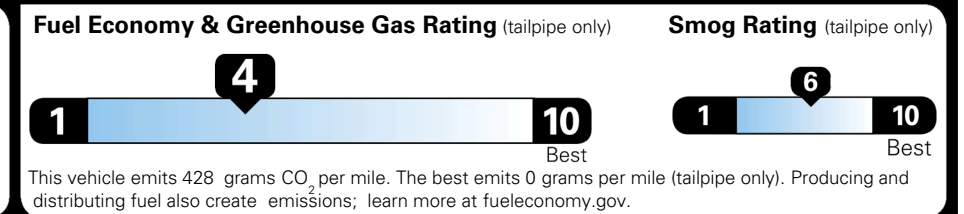

EPA DOT Fuel Economy and Environment

Gasoline Vehicle

You spend \$3,250 more in fuel costs over 5 years compared to the average new vehicle.

Annual fuel cost \$2,350

Actual results will vary for many reasons, including driving conditions and how you drive and maintain your vehicle. The average new vehicle gets 29 MPG and costs \$8,500 to fuel over 5 years. Cost estimates are based on 15,000 miles per year at \$ 3.30 per gallon. MPGe is miles per gasoline gallon equivalent. Vehicle emissions are a significant cause of climate change and smog.