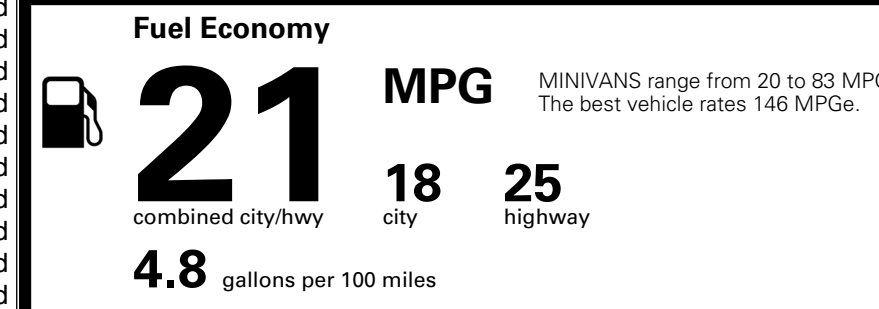

\$495.00
 \$120.00
 \$285.00
 \$65.00
 \$80.00

MSRP INCLUDING OPTIONS

\$ 52,535.00

INLAND FREIGHT AND HANDLING

\$ 1,545.00

TOTAL MANUFACTURER'S SUGGESTED RETAIL PRICE ▶

\$ 54,080.00

TOTAL ADDITIONAL WEIGHT: 17.6

EPA DOT Fuel Economy and Environment

Gasoline Vehicle

You spend \$3,250 more in fuel costs over 5 years compared to the average new vehicle.

Annual fuel cost \$2,350

Actual results will vary for many reasons, including driving conditions and how you drive and maintain your vehicle. The average new vehicle gets 29 MPG and costs \$8,500 to fuel over 5 years. Cost estimates are based on 15,000 miles per year at \$ 3.30 per gallon. MPGe is miles per gasoline gallon equivalent. Vehicle emissions are a significant cause of climate change and smog.