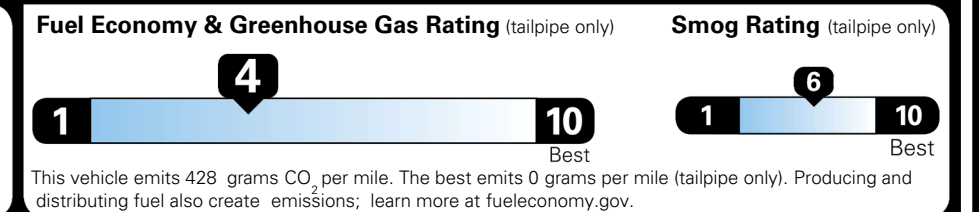

\$495.00
 \$285.00

MSRP INCLUDING OPTIONS

\$ 52,270.00

INLAND FREIGHT AND HANDLING

\$ 1,545.00

TOTAL MANUFACTURER'S SUGGESTED RETAIL PRICE ▶

\$ 53,815.00

TOTAL ADDITIONAL WEIGHT: 11.4

EPA DOT Fuel Economy and Environment

Gasoline Vehicle

You spend \$3,250 more in fuel costs over 5 years compared to the average new vehicle.

Annual fuel cost \$2,350

Actual results will vary for many reasons, including driving conditions and how you drive and maintain your vehicle. The average new vehicle gets 29 MPG and costs \$8,500 to fuel over 5 years. Cost estimates are based on 15,000 miles per year at \$ 3.30 per gallon. MPGe is miles per gasoline gallon equivalent. Vehicle emissions are a significant cause of climate change and smog.