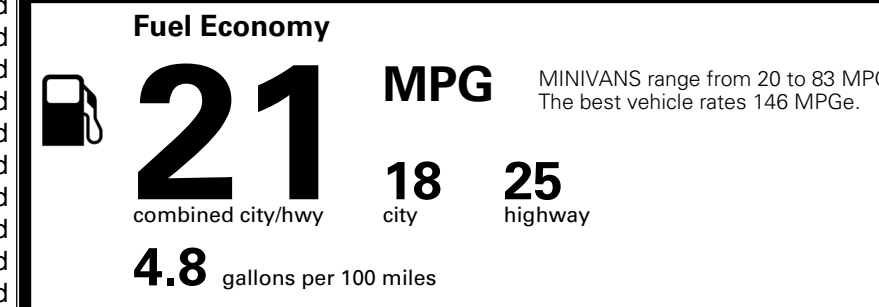

\$495.00
 \$285.00

MSRP INCLUDING OPTIONS

\$ 52,270.00

INLAND FREIGHT AND HANDLING

\$ 1,545.00

TOTAL MANUFACTURER'S SUGGESTED RETAIL PRICE ▶

\$ 53,815.00

TOTAL ADDITIONAL WEIGHT: 11.4

EPA DOT Fuel Economy and Environment

Gasoline Vehicle

You spend \$3,250 more in fuel costs over 5 years compared to the average new vehicle.

Annual fuel cost \$2,350

Actual results will vary for many reasons, including driving conditions and how you drive and maintain your vehicle. The average new vehicle gets 29 MPG and costs \$8,500 to fuel over 5 years. Cost estimates are based on 15,000 miles per year at \$ 3.30 per gallon. MPGe is miles per gasoline gallon equivalent. Vehicle emissions are a significant cause of climate change and smog.