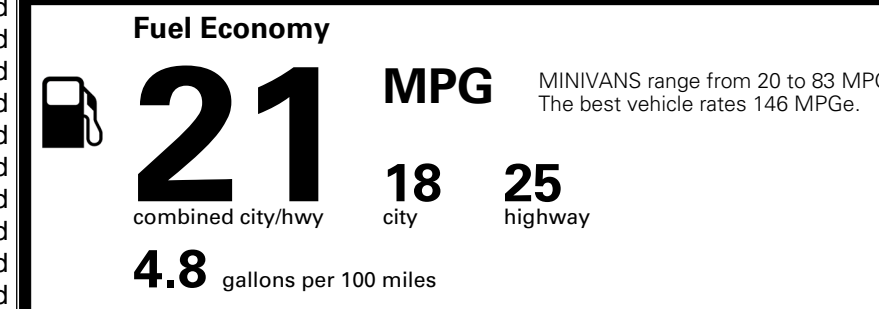

\$495.00
 Included

 \$285.00
 \$65.00
 \$130.00
 \$80.00

MSRP INCLUDING OPTIONS

\$ 52,545.00

INLAND FREIGHT AND HANDLING

\$ 1,545.00

TOTAL MANUFACTURER'S SUGGESTED RETAIL PRICE ▶

\$ 54,090.00

EPA DOT Fuel Economy and Environment

Gasoline Vehicle

You spend \$3,250 more in fuel costs over 5 years compared to the average new vehicle.

Annual fuel cost \$2,350

Actual results will vary for many reasons, including driving conditions and how you drive and maintain your vehicle. The average new vehicle gets 29 MPG and costs \$8,500 to fuel over 5 years. Cost estimates are based on 15,000 miles per year at \$ 3.30 per gallon. MPGe is miles per gasoline gallon equivalent. Vehicle emissions are a significant cause of climate change and smog.