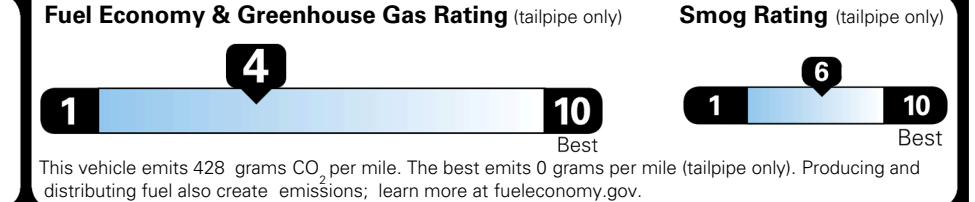

EPA DOT Fuel Economy and Environment

Gasoline Vehicle

You spend \$3,250 more in fuel costs over 5 years compared to the average new vehicle.

Annual fuel cost \$2,350

Actual results will vary for many reasons, including driving conditions and how you drive and maintain your vehicle. The average new vehicle gets 29 MPG and costs \$8,500 to fuel over 5 years. Cost estimates are based on 15,000 miles per year at \$ 3.30 per gallon. MPGe is miles per gasoline gallon equivalent. Vehicle emissions are a significant cause of climate change and smog.