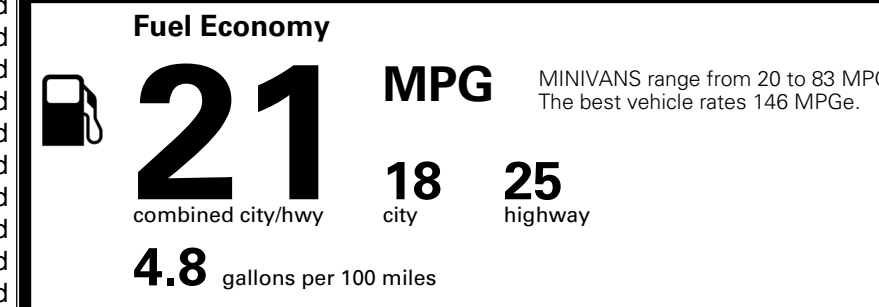

EPA DOT Fuel Economy and Environment